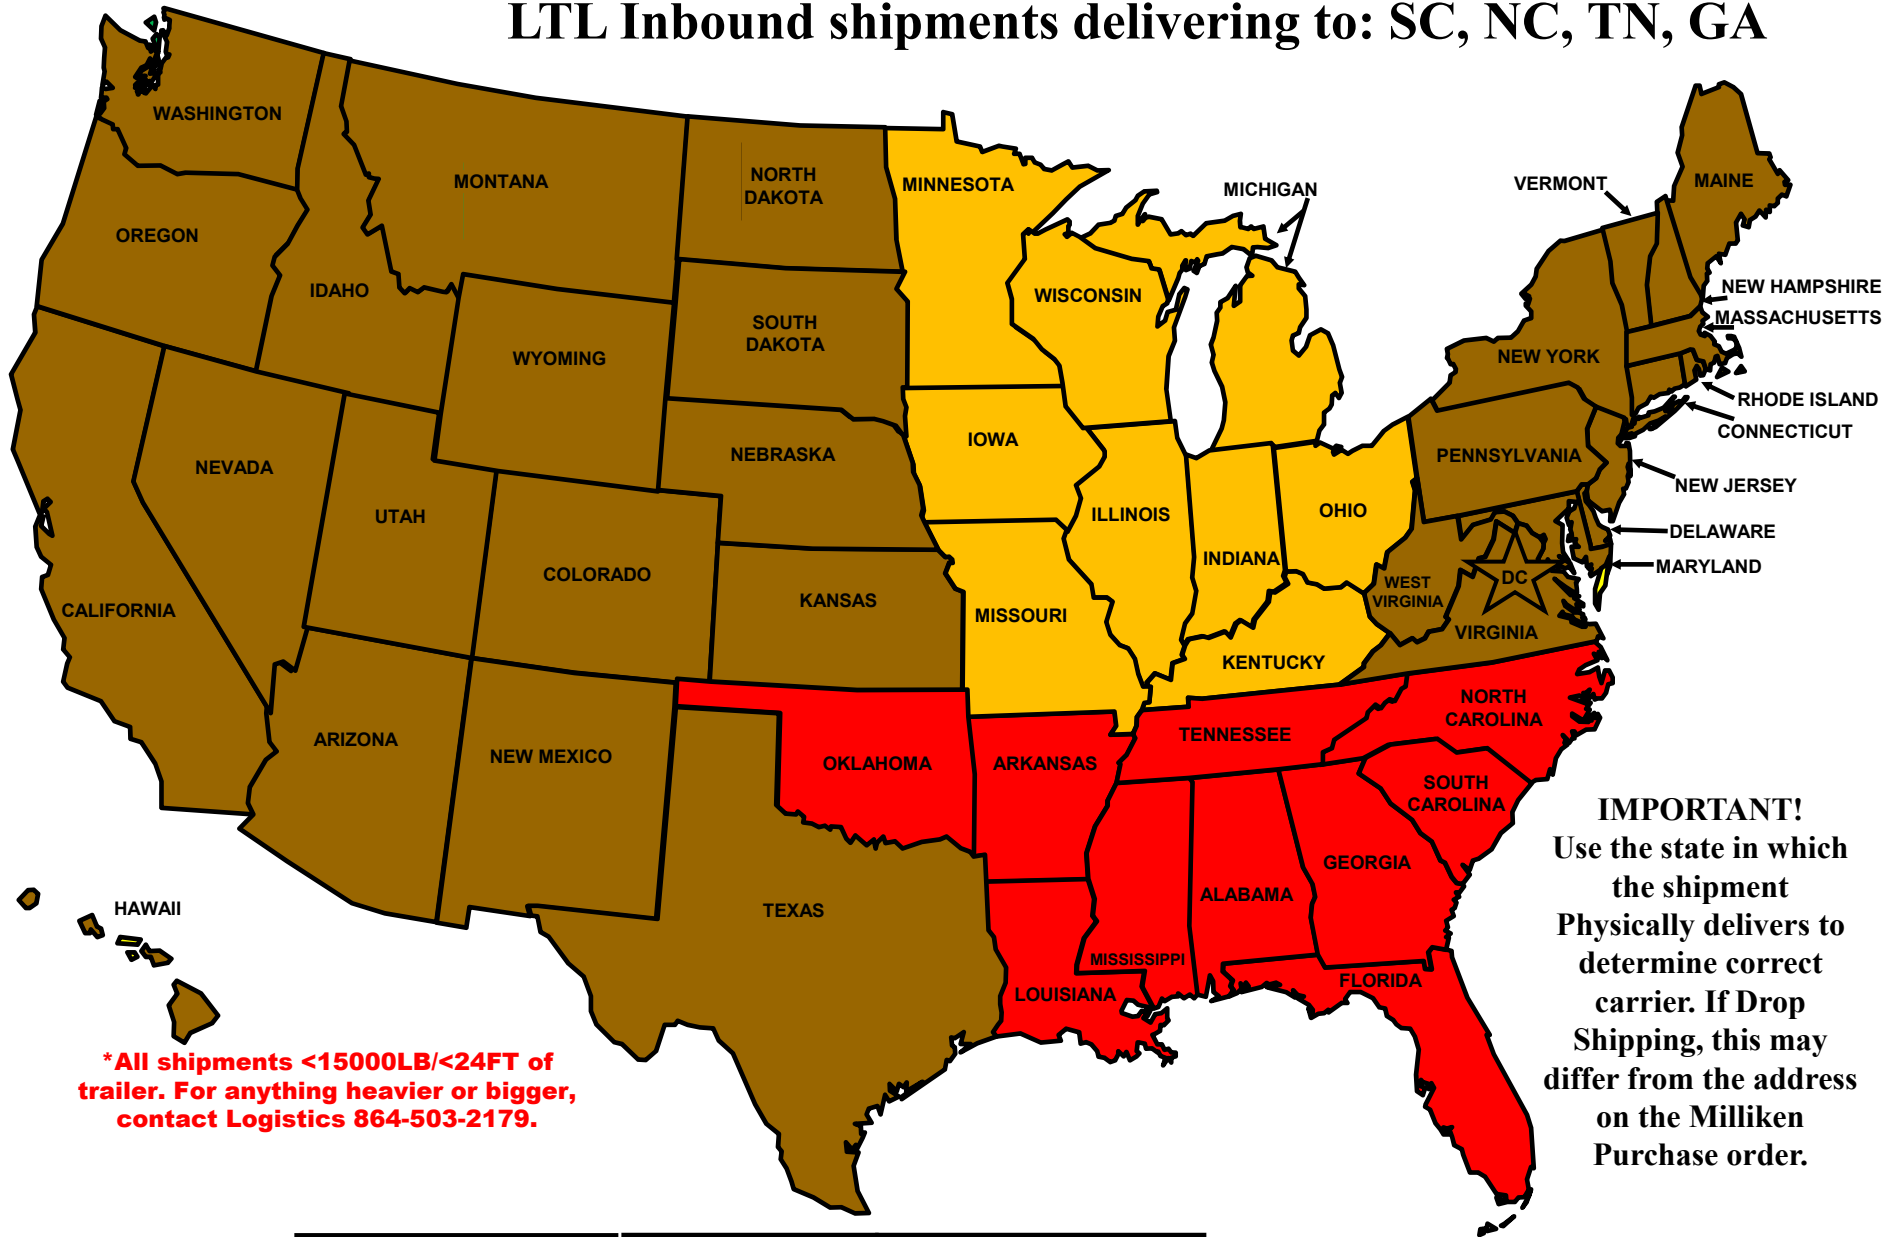

MILLIKEN & COMPANY

LTL Inbound shipments delivering to: SC, NC, TN, GA

***All shipments <15000LB/<24FT of trailer. For anything heavier or bigger, contact Logistics 864-503-2179.**

IMPORTANT!
Use the state in which the shipment physically delivers to determine correct carrier. If Drop Shipping, this may differ from the address on the Milliken Purchase order.

ABF Freight/Arcbest
(800) 610-5544

Southeastern
(800) 637-7335

UPS Freight LTL
800-333-7400

Updated 3/29/2021